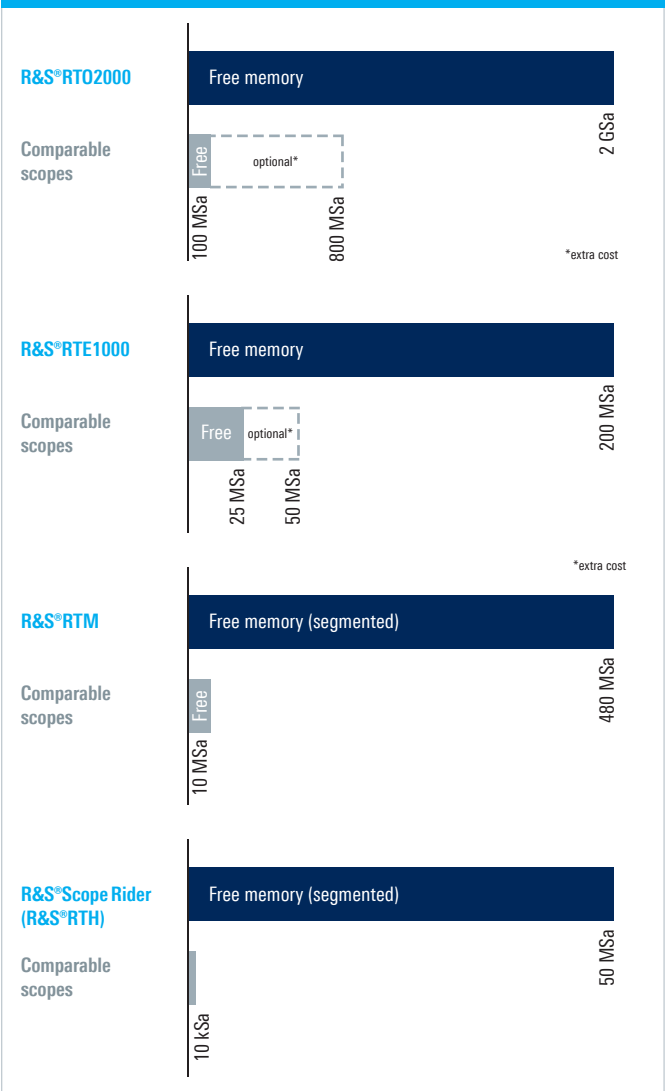

## Much more memory for free

Take advantage of this special offer and get a significant amount of free memory – by far more memory than similar oscilloscopes can offer. For a limited time, this huge performance advantage is available for the price of the base unit only.

## What's in your package?

Buy any base unit of the following oscilloscope families and get the maximum available memory upgrade option for free.

Model	Max. free memory
<b>R&amp;S®RTO2000 Series</b> <ul style="list-style-type: none"> <li>600 MHz to 4 GHz bandwidth</li> <li>2 or 4 analog channels</li> <li>with or without MSO capability</li> </ul>	2 Gsample (R&S®RTO-B110 option)
<b>R&amp;S®RTE1000 Series</b> <ul style="list-style-type: none"> <li>200 MHz to 2 GHz bandwidth</li> <li>2 or 4 analog channels</li> <li>with or without MSO capability</li> </ul>	200 Msample (R&S®RTE-B102 option)
<b>R&amp;S®RTM2000 Series</b> <ul style="list-style-type: none"> <li>200 MHz to 1 GHz bandwidth</li> <li>2 or 4 analog channels</li> <li>with or without MSO capability</li> </ul>	460 Msample (segmented memory) (R&S®RTM-K15 option)
<b>R&amp;S®Scope Rider (RTH) Handheld Series</b> <ul style="list-style-type: none"> <li>60 MHz to 500 MHz bandwidth</li> <li>2 or 4 analog channels</li> <li>with or without MSO capability</li> </ul>	50 Msample (segmented memory) (R&S®RTH-K15 option)

## Much more memory for free compared to similar oscilloscopes

**Get free memory for your oscilloscope**  
**Save up to 54 %: buy a new Rohde & Schwarz oscilloscope and get industry-leading memory depth for free.**